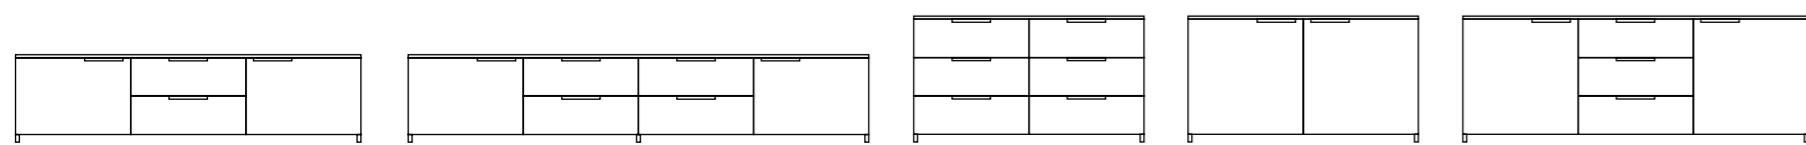

vitpigmenterad ek

ebony

vit n-0500

klarlackad ek

vitpigmenterad ek

ebony

block 01 400x400x460   block 02 400x400x660   block 03 400x400x860   block 04 800x400x660  
 block 05 800x400x860   block 06 800x400x1060   block 07 800x400x660   block 08 800x400x860  
 block 09 800x400x1060   block 10 1200x500x460   block 11 1200x500x460

block 12 1800x500x460   block 13 2400x500x460   block 14 1200x400x660   block 15 1200x400x660  
 block 16 1800x400x660

soft 01 400x400x550   soft 02 400x400x750   soft 03 400x400x950   soft 04 800x400x750  
 soft 05 800x400x950   soft 06 800x400x1150   soft 07 800x400x750   soft 08 800x400x950  
 soft 09 800x400x1150   soft 10 1200x500x550   soft 11 1200x500x550